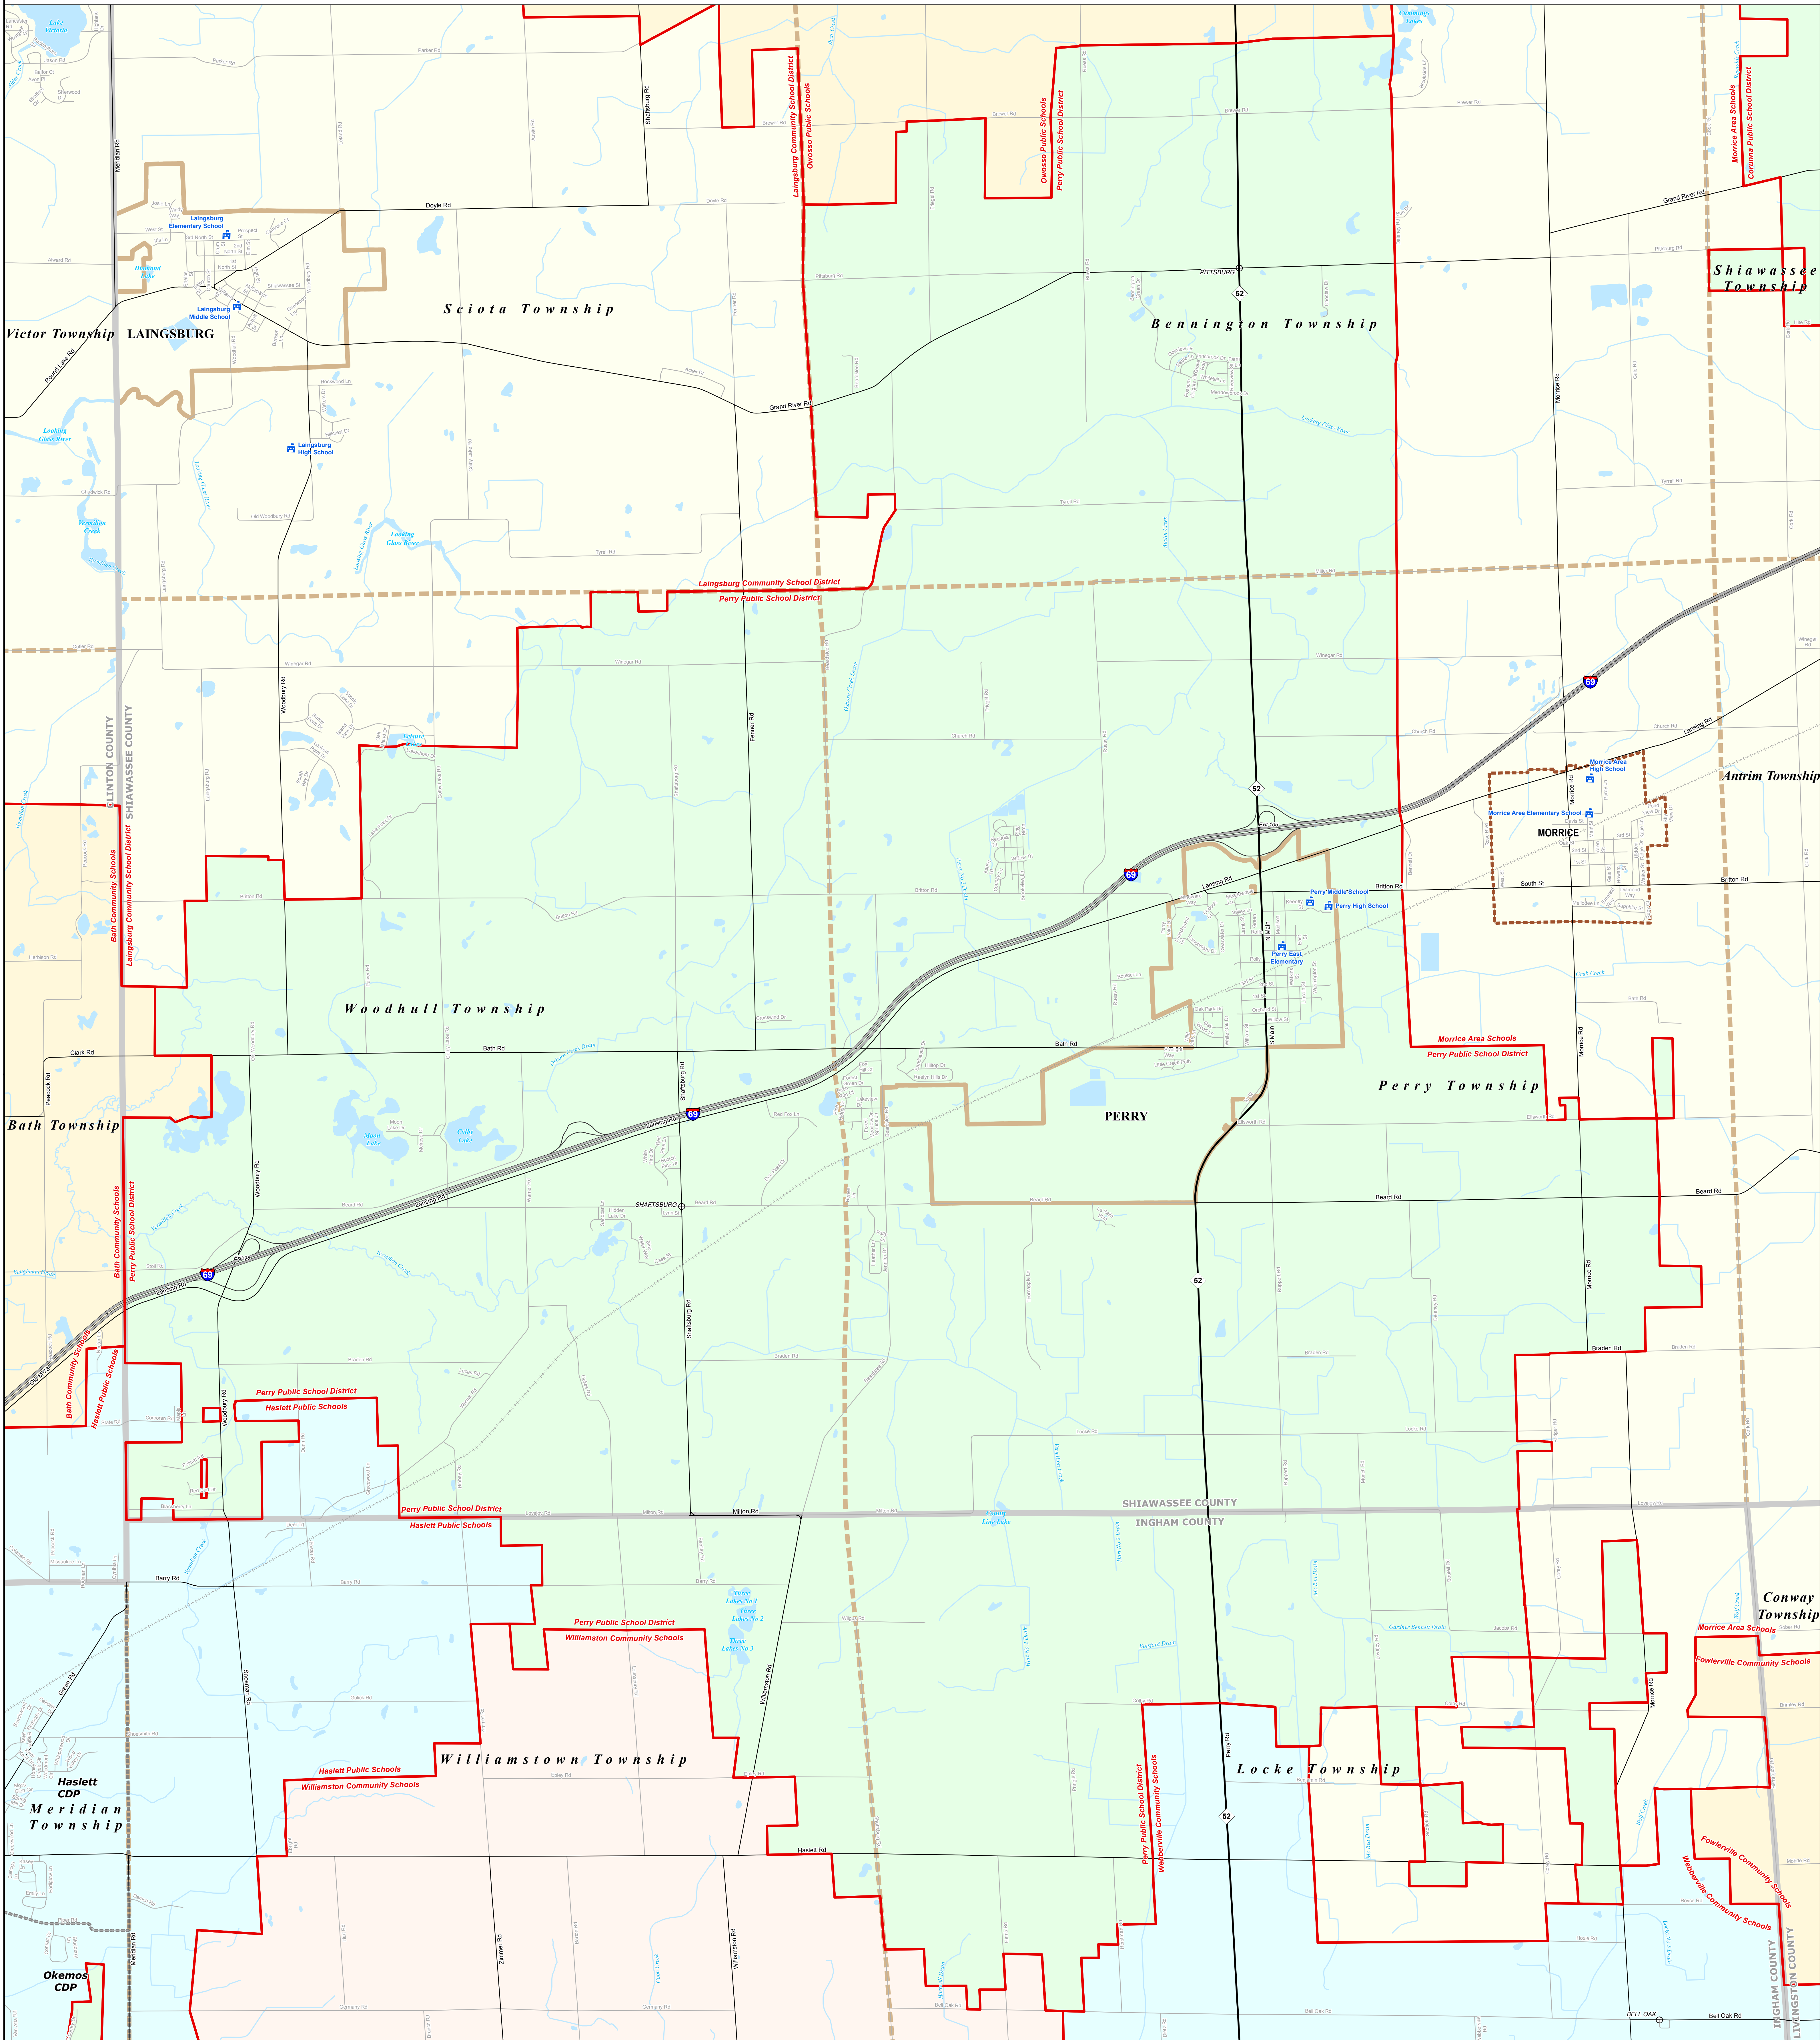

PERRY PUBLIC SCHOOL DISTRICT

Shiawassee Regional ESD

0 0.25 0.5 1 Miles

*Note: Non K-12 School Districts identified with Asterisk (*) in Name

11/14/13

Legend	
School District	Unincorporated Place
County	Water Feature
City	Freeway
Township	Highway
Village	Primary Road
Census Designated Place	Local Road
Railroad	River, Stream, or Drain

Source: Michigan Geographic Framework, v13a